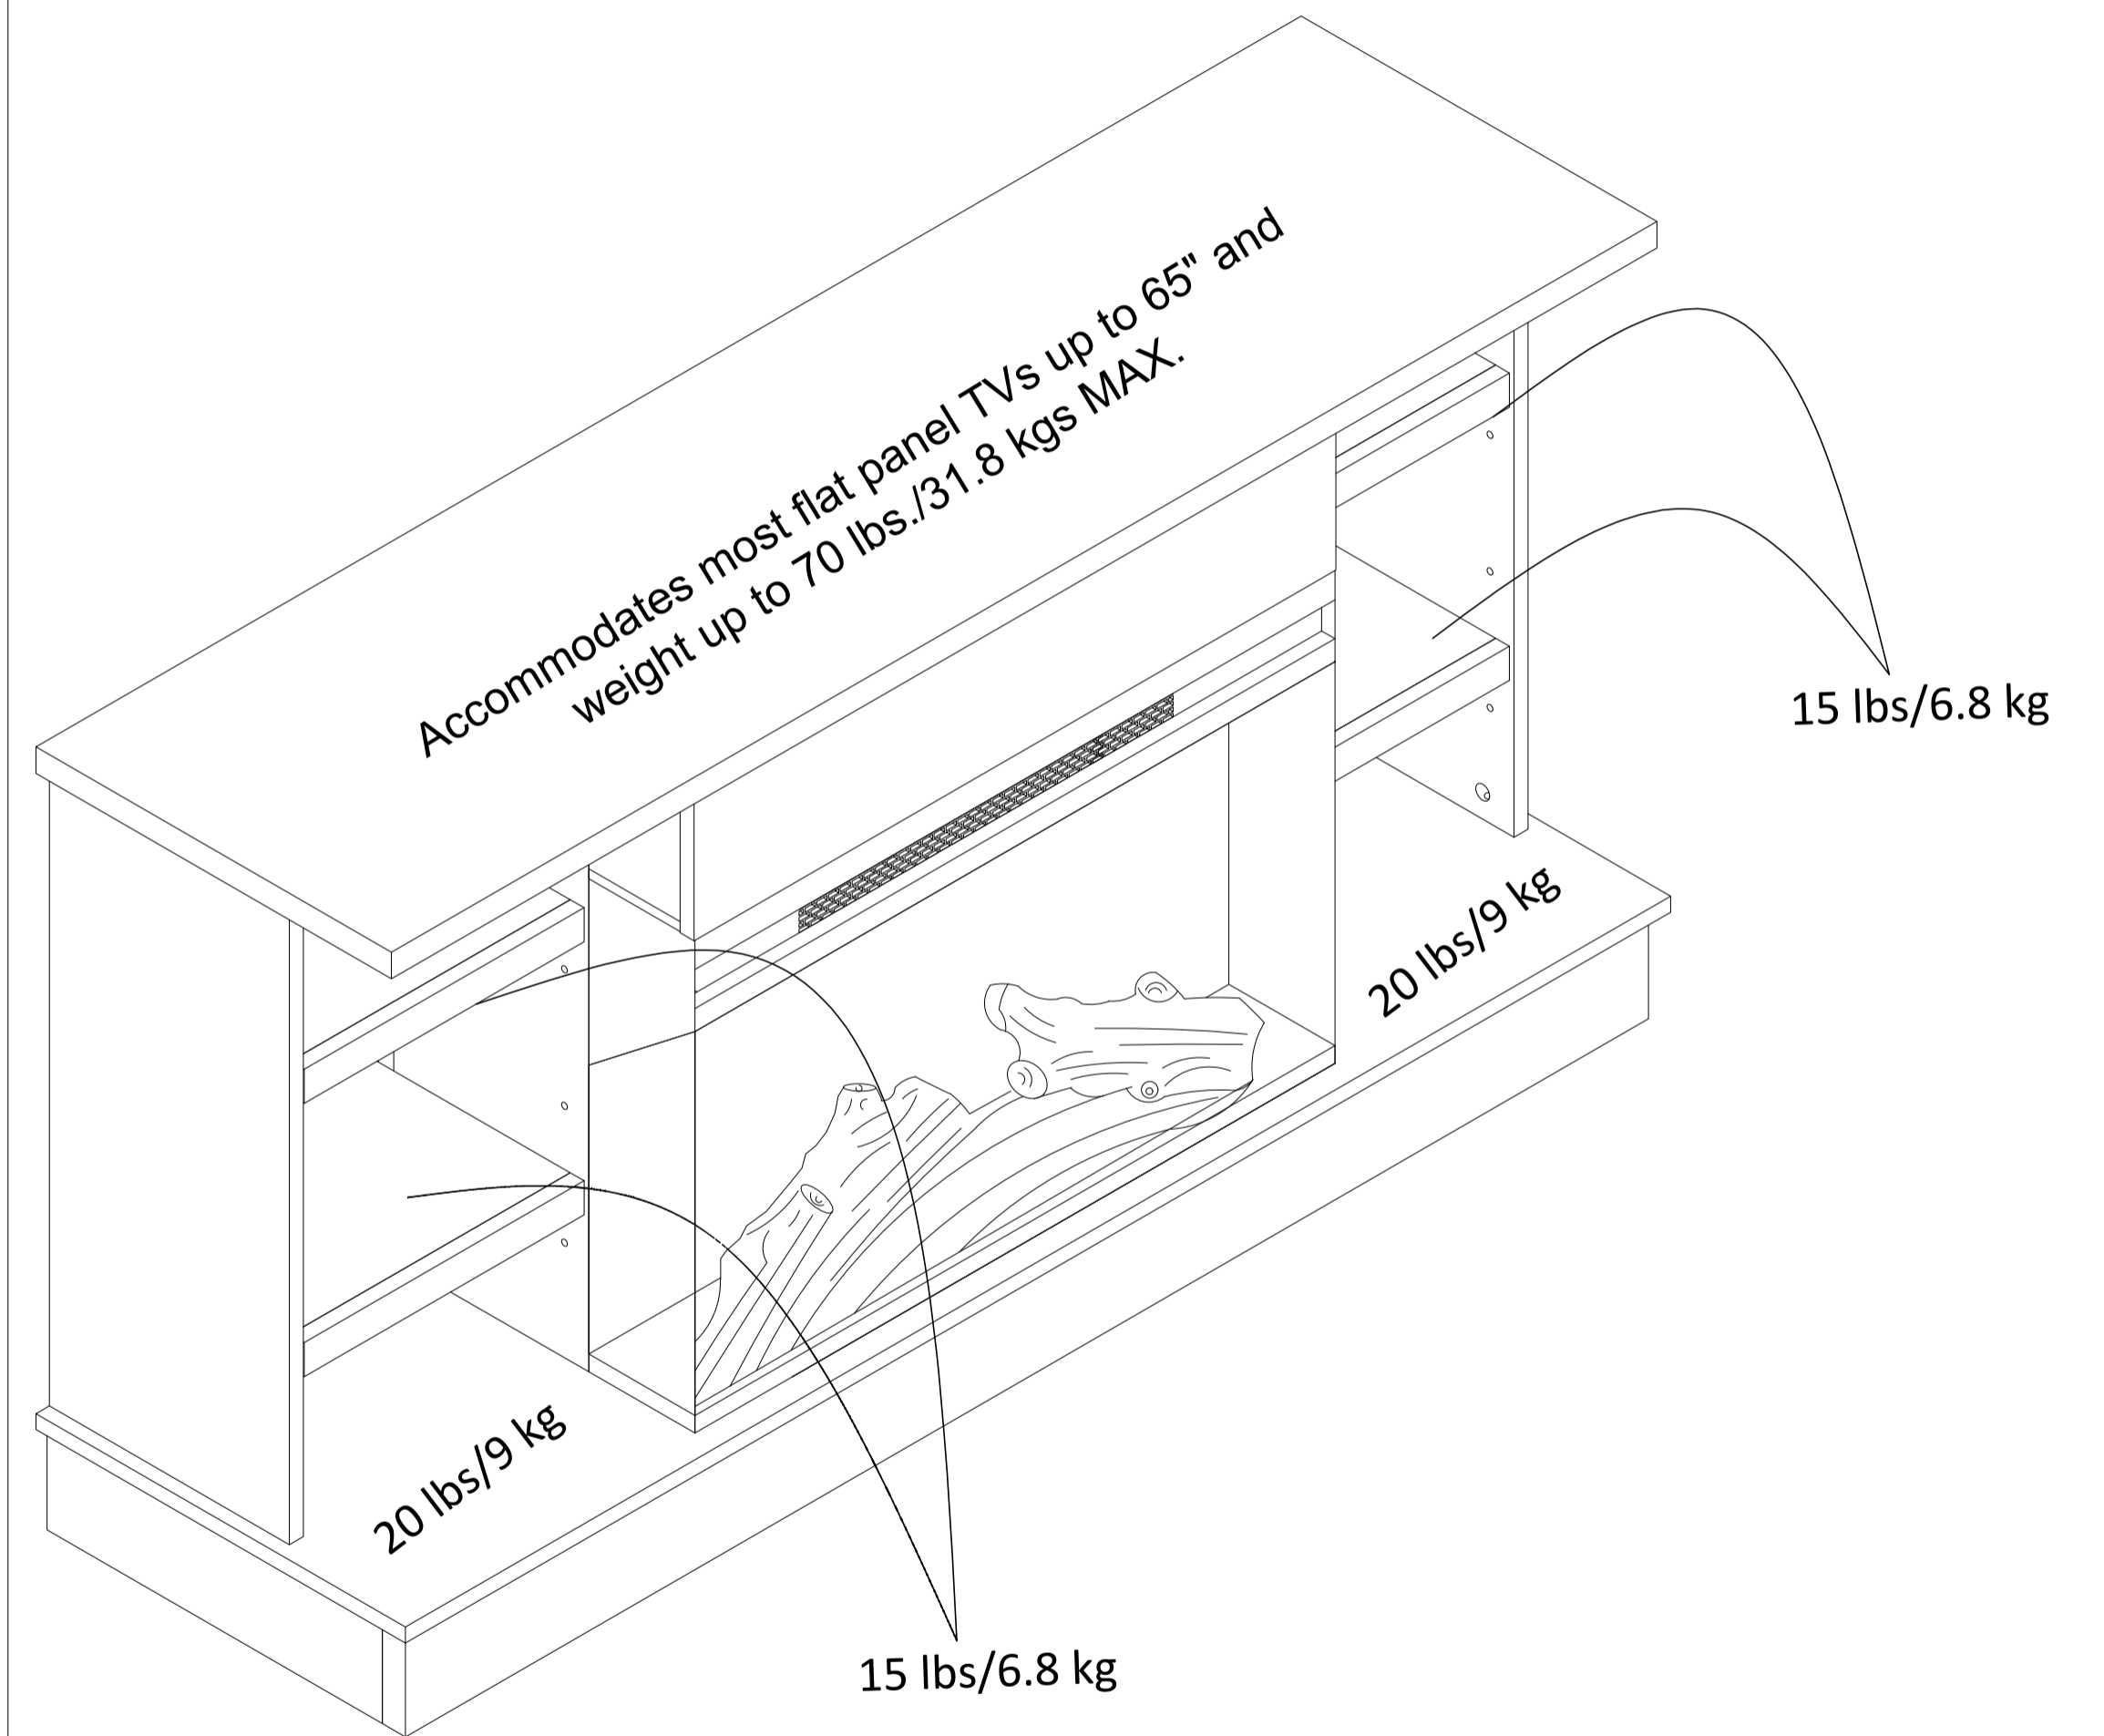

Model Number: 3060096COM

Wood Breakdown:
MDF 99.6%, WOOD 0.4%,
Total storage: 3.2 cubic feet

Overall Product Size:
53.94"W x 15.75"D x 29.04"H
137cm W x 40cm D x 73.9cm H

Maximum Weight Capacities
Unit Weight: 108.3lbs. (49.23kg)