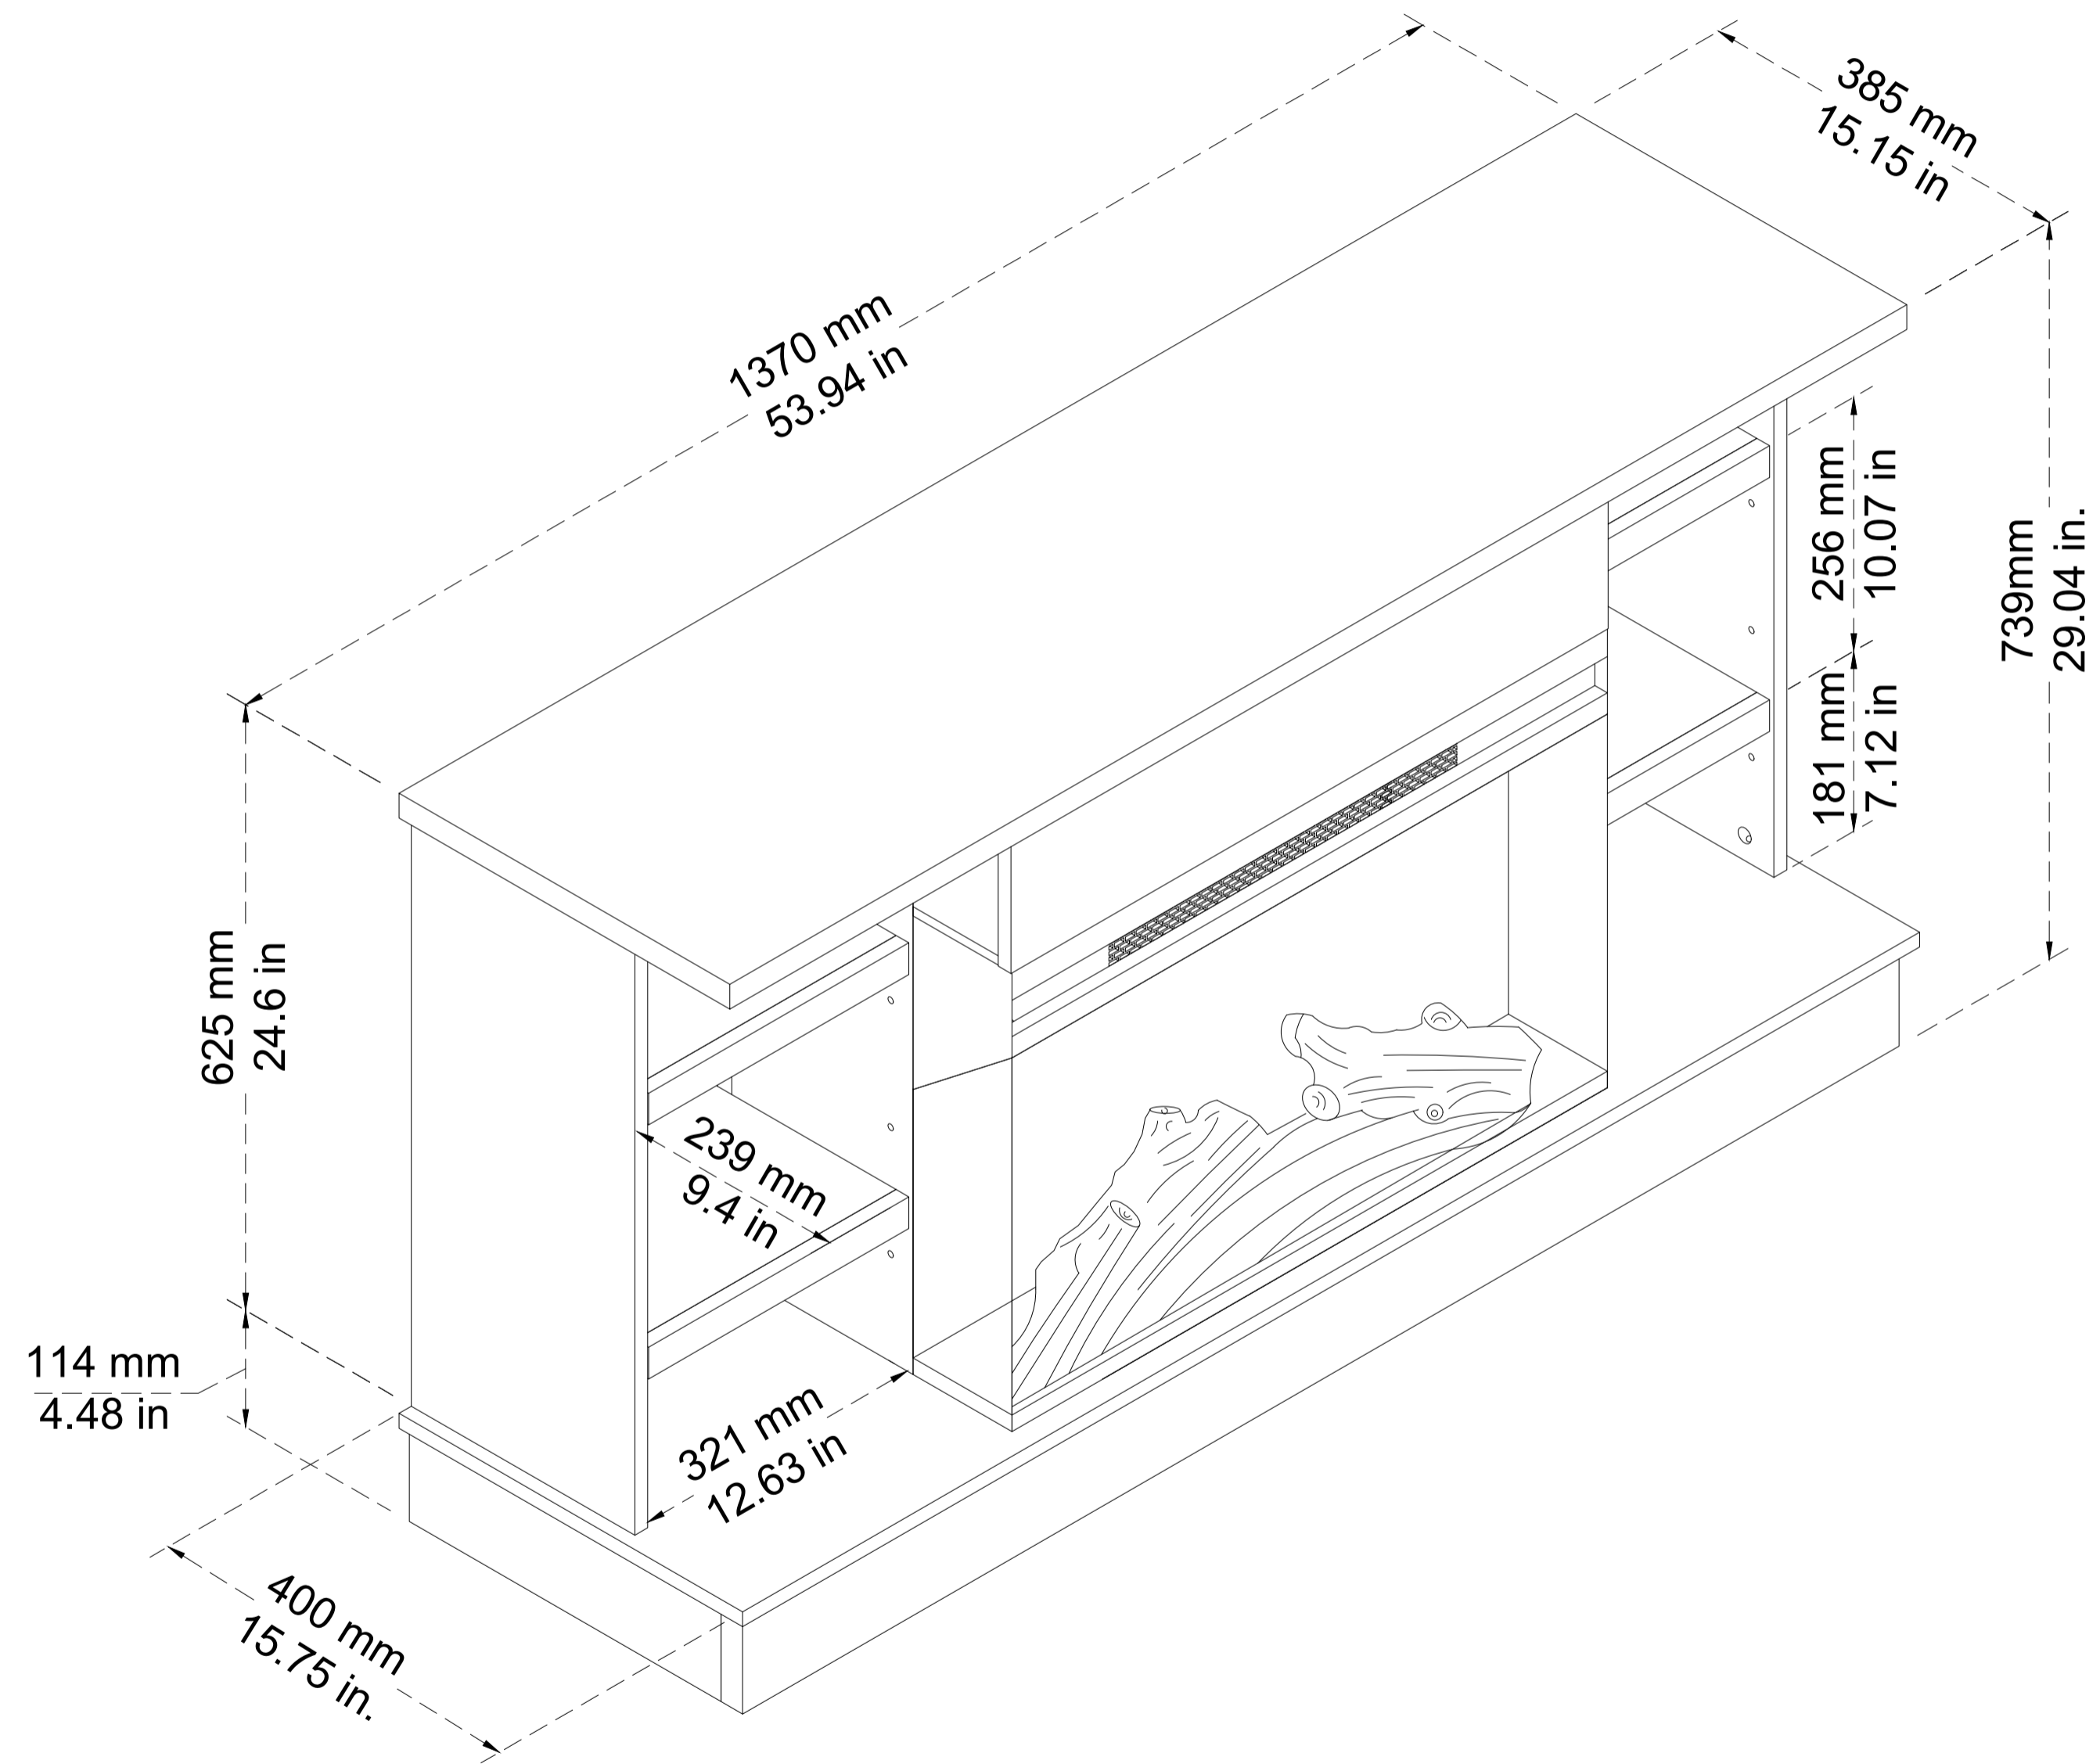

Model Number: 3060096COM

Wood Breakdown:
MDF 99.6%, WOOD 0.4%,
Total storage: 3.2 cubic feet

Overall Product Size:
53.94"W x 15.75"D x 29.04"H
137cm W x 40cm D x 73.9cm H

Maximum Weight Capacities
Unit Weight: 108.3lbs. (49.23kg)